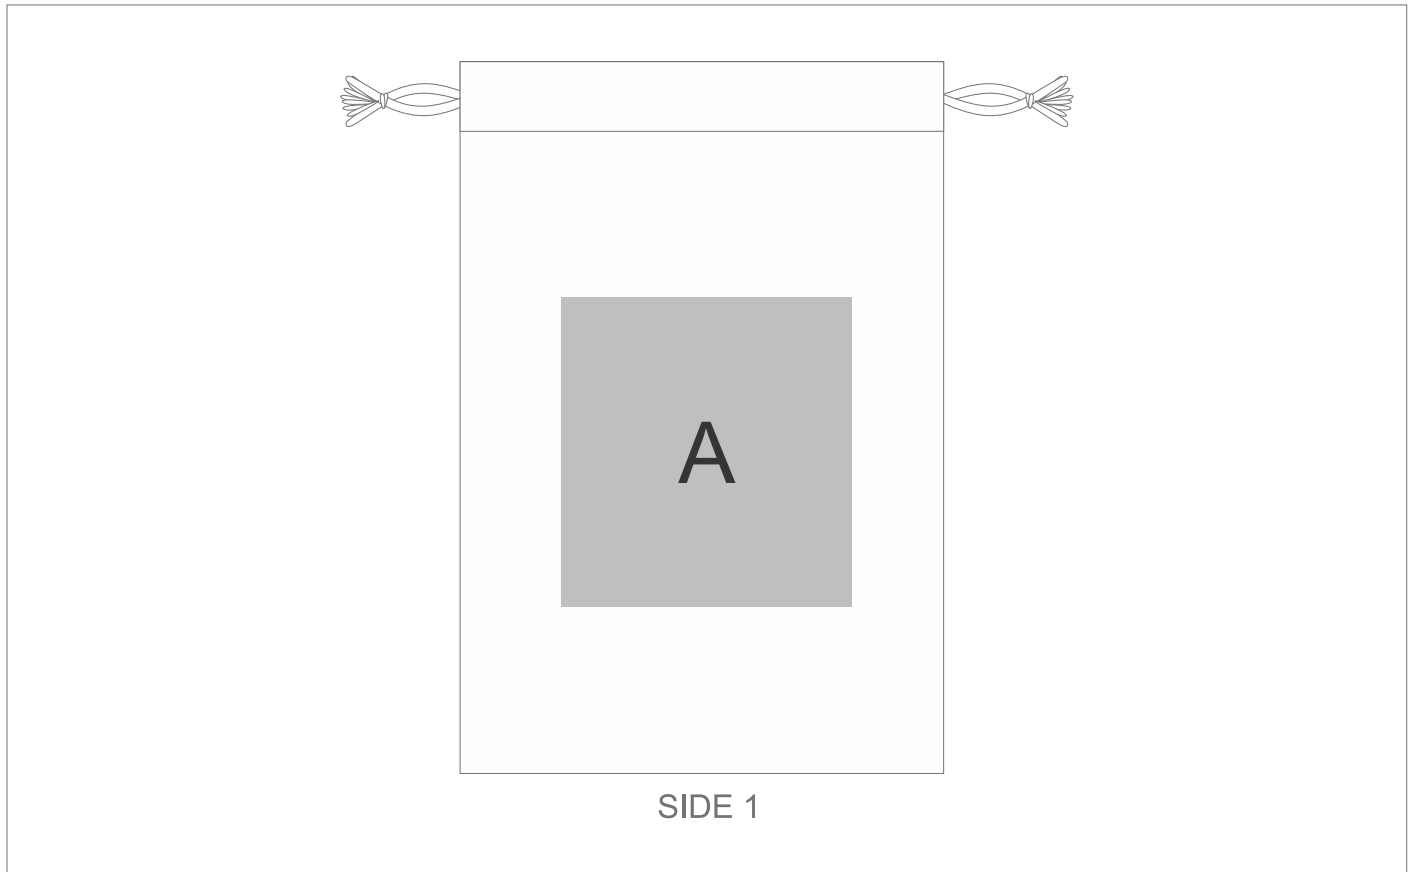

GF-EE-1115-B

Eva & Elm Serenity Eye Mask

Need to know:

- Includes 1-Colour, 1-Position Screen Print (setup fees apply)

Branding Options:

Position A

1. Screen Print (SA)
1 Colour
Size: 75mm wide x 80mm high
2. Digital Direct Transfer (DDT-D)
Full Colour
Size: 75mm wide x 80mm high